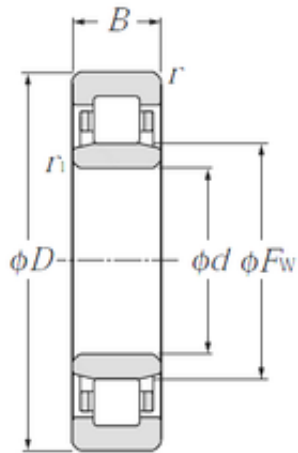

Bearing Argentina

140 mm x 250 mm x 42 mm NTN NU228E
cylindrical roller bearings

Bearing No. NU228E

Size	140x250x42 mm
Bore Diameter	140 mm
Outer Diameter	250 mm
Width	42 mm
d	140 mm
Fw	169 mm
D	250 mm
B	42 mm
C	42 mm
r min.	3 mm
r1 min.	3 mm
Weight	8,73 Kg
Basic dynamic load rating (C)	395 kN
Basic static load rating (C0)	515 kN
(Grease) Lubrication Speed	2 400 r/min

NU228E Bearing 2D drawings and 3D CAD models