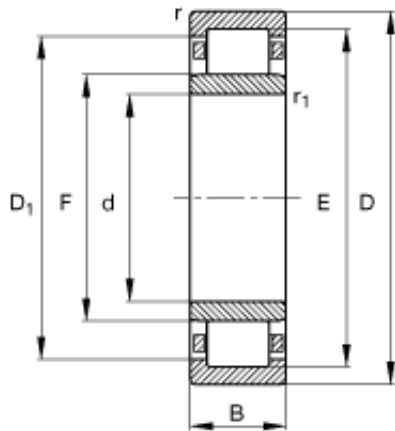

Bearing Argentina

55 mm x 120 mm x 29 mm FAG NU311-E-TVP2 Cylindrical Roller Bearings

Bearing No. NU311-E-TVP2

NU311-E-TVP2 Bearing 2D drawings and 3D CAD models

Size	55x120x29 mm
Bore Diameter	55 mm
Outer Diameter	120 mm
Width	29 mm
d	55 mm
D	120 mm
B	29 mm
D ₁	101,4 mm
D _{a max}	109 mm
d _{a max}	69 mm
d _{a min}	66 mm
d _{b min}	72 mm
E	106,5 mm
F	70,5 mm
r _{1 min}	2 mm
r _{a max}	2 mm
r _{a1 max}	2 mm
r _{min}	2 mm
s	1,8 mm / Axial displacement facility from central position
m	1,48 kg / Weight
C _r	159000 N / Dynamic load rating (radial)
C _{0r}	139000 N / Static load rating

Bearing Argentina

	(radial)
n_G	7000 1/min / Limiting speed
n_B	5600 1/min
C_{ur}	19000 N / Fatigue limit load, radial